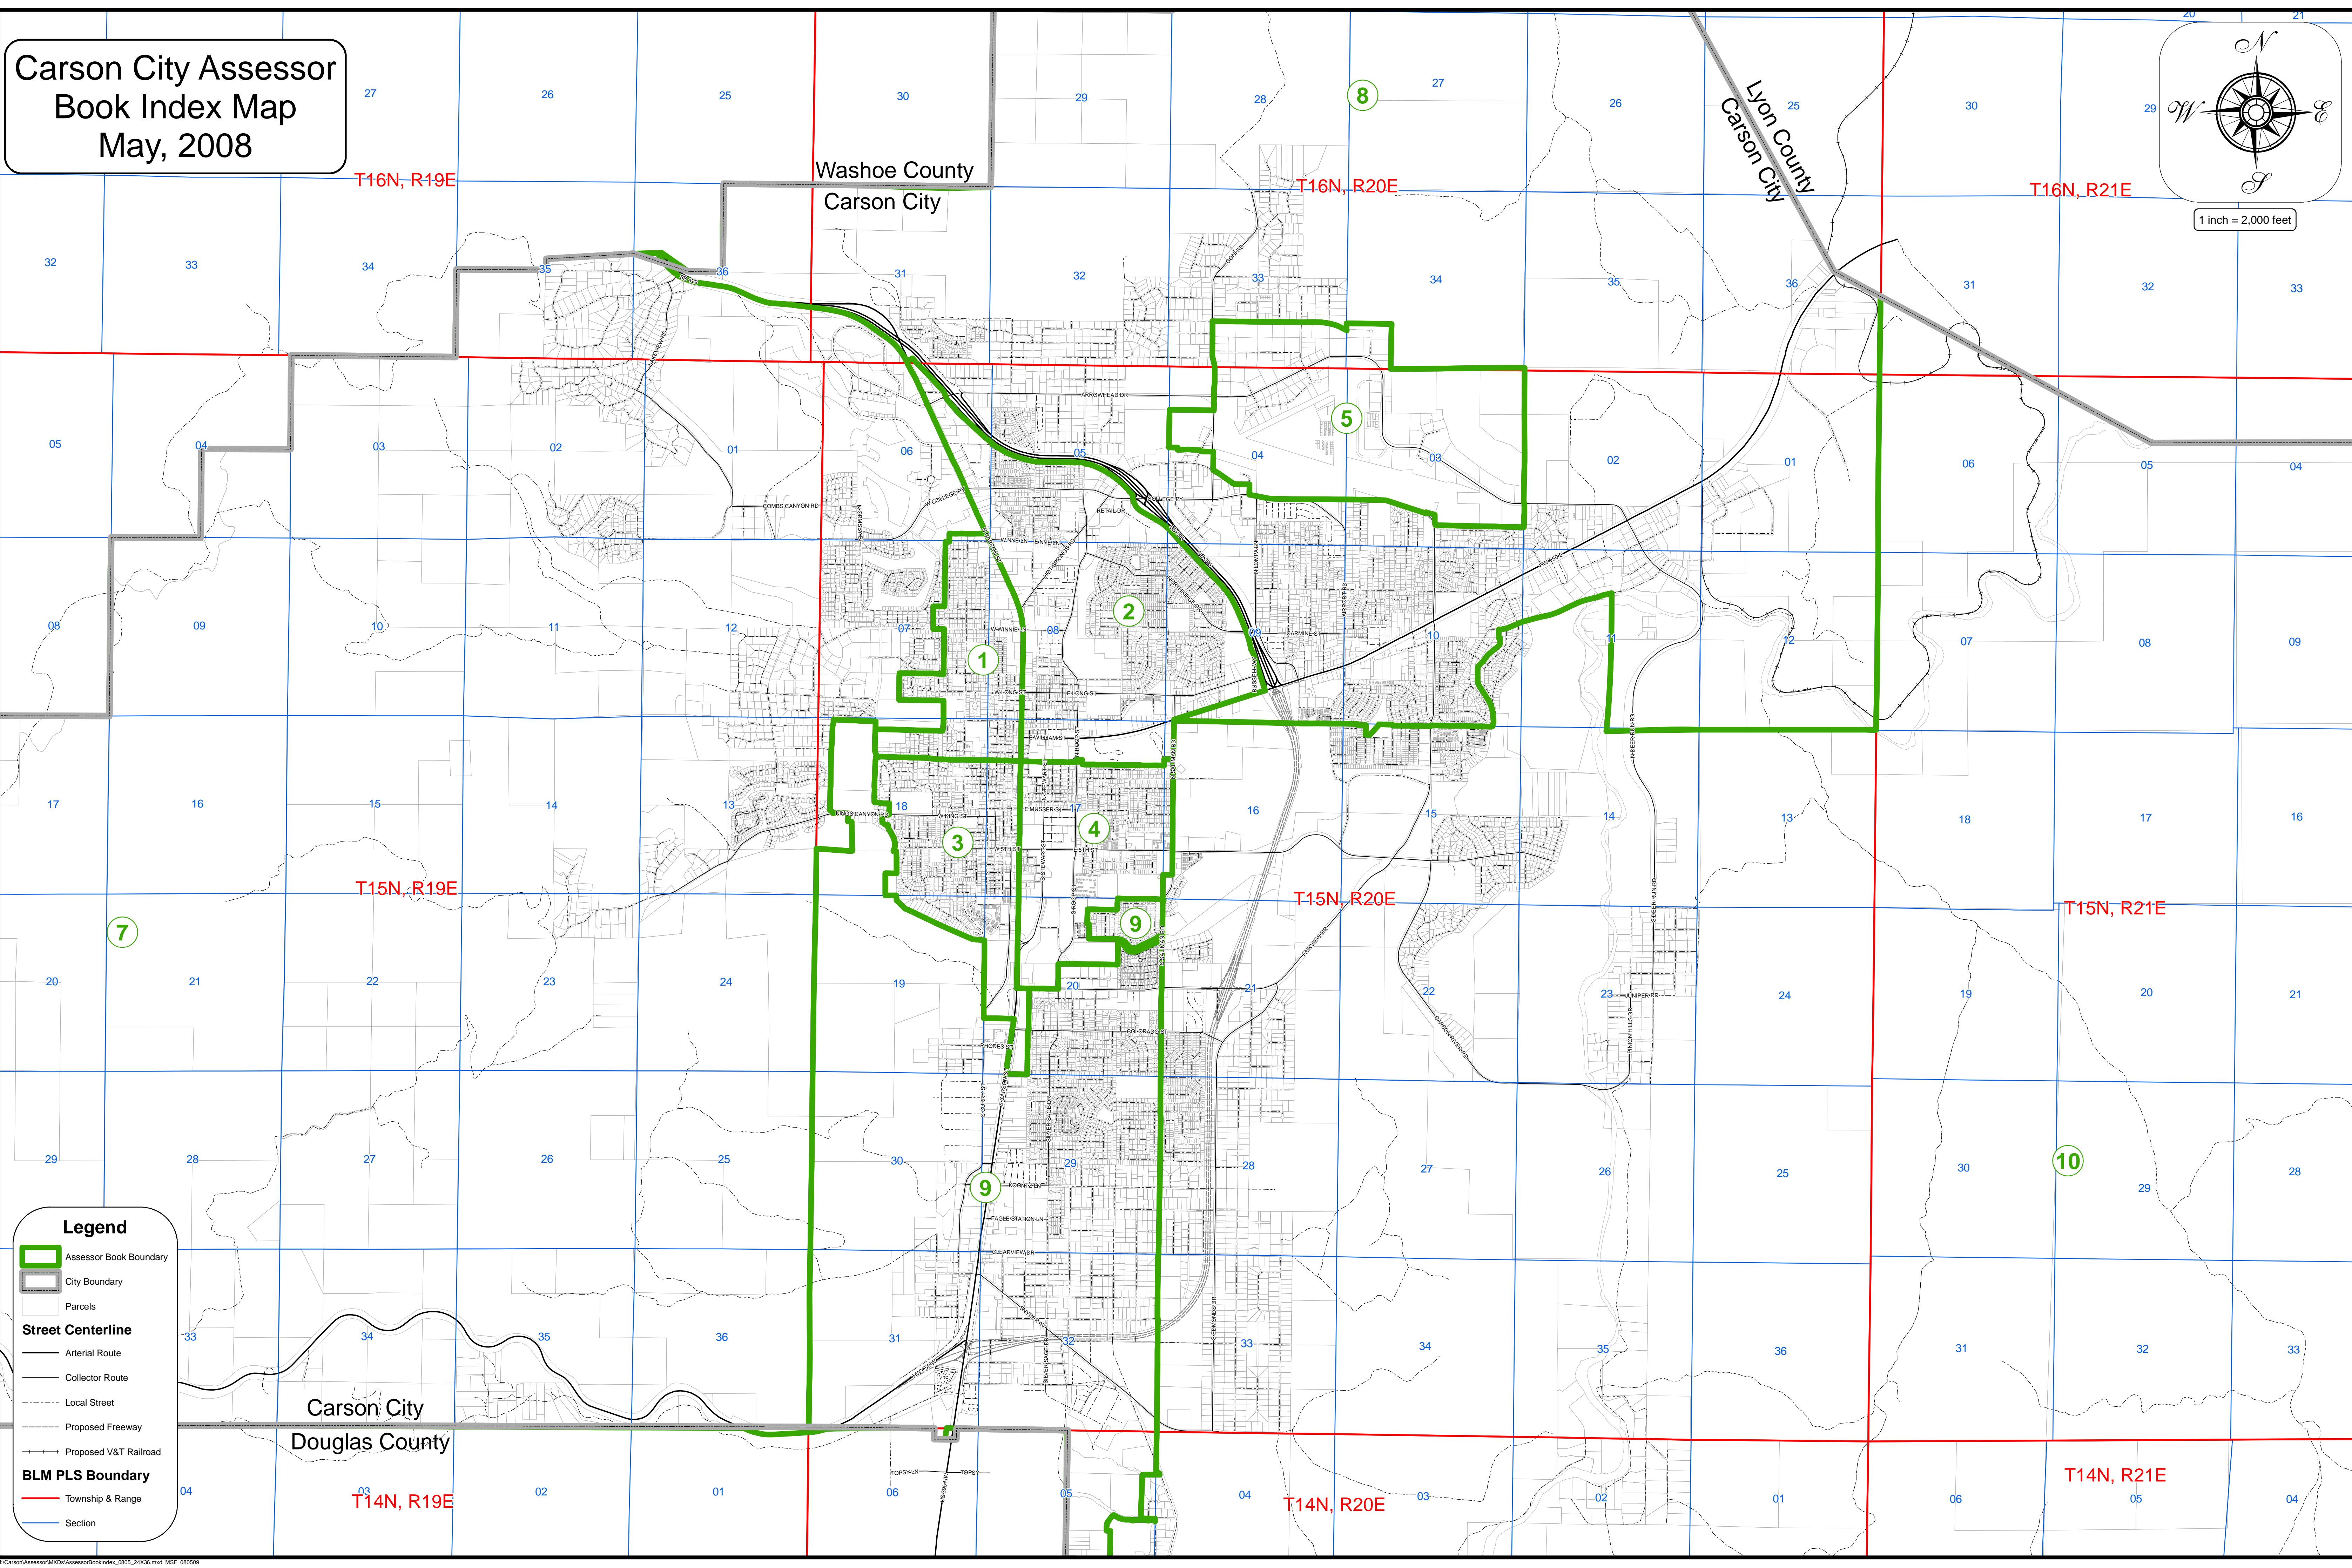

Carson City Assessor
Book Index Map
May, 2008

Legend

- Assessor Book Boundary
- City Boundary
- Parcels
- Street Centerline**
 - Arterial Route
 - Collector Route
 - Local Street
 - Proposed Freeway
 - Proposed V&T Railroad
- BLM PLS Boundary**
 - Township & Range
 - Section