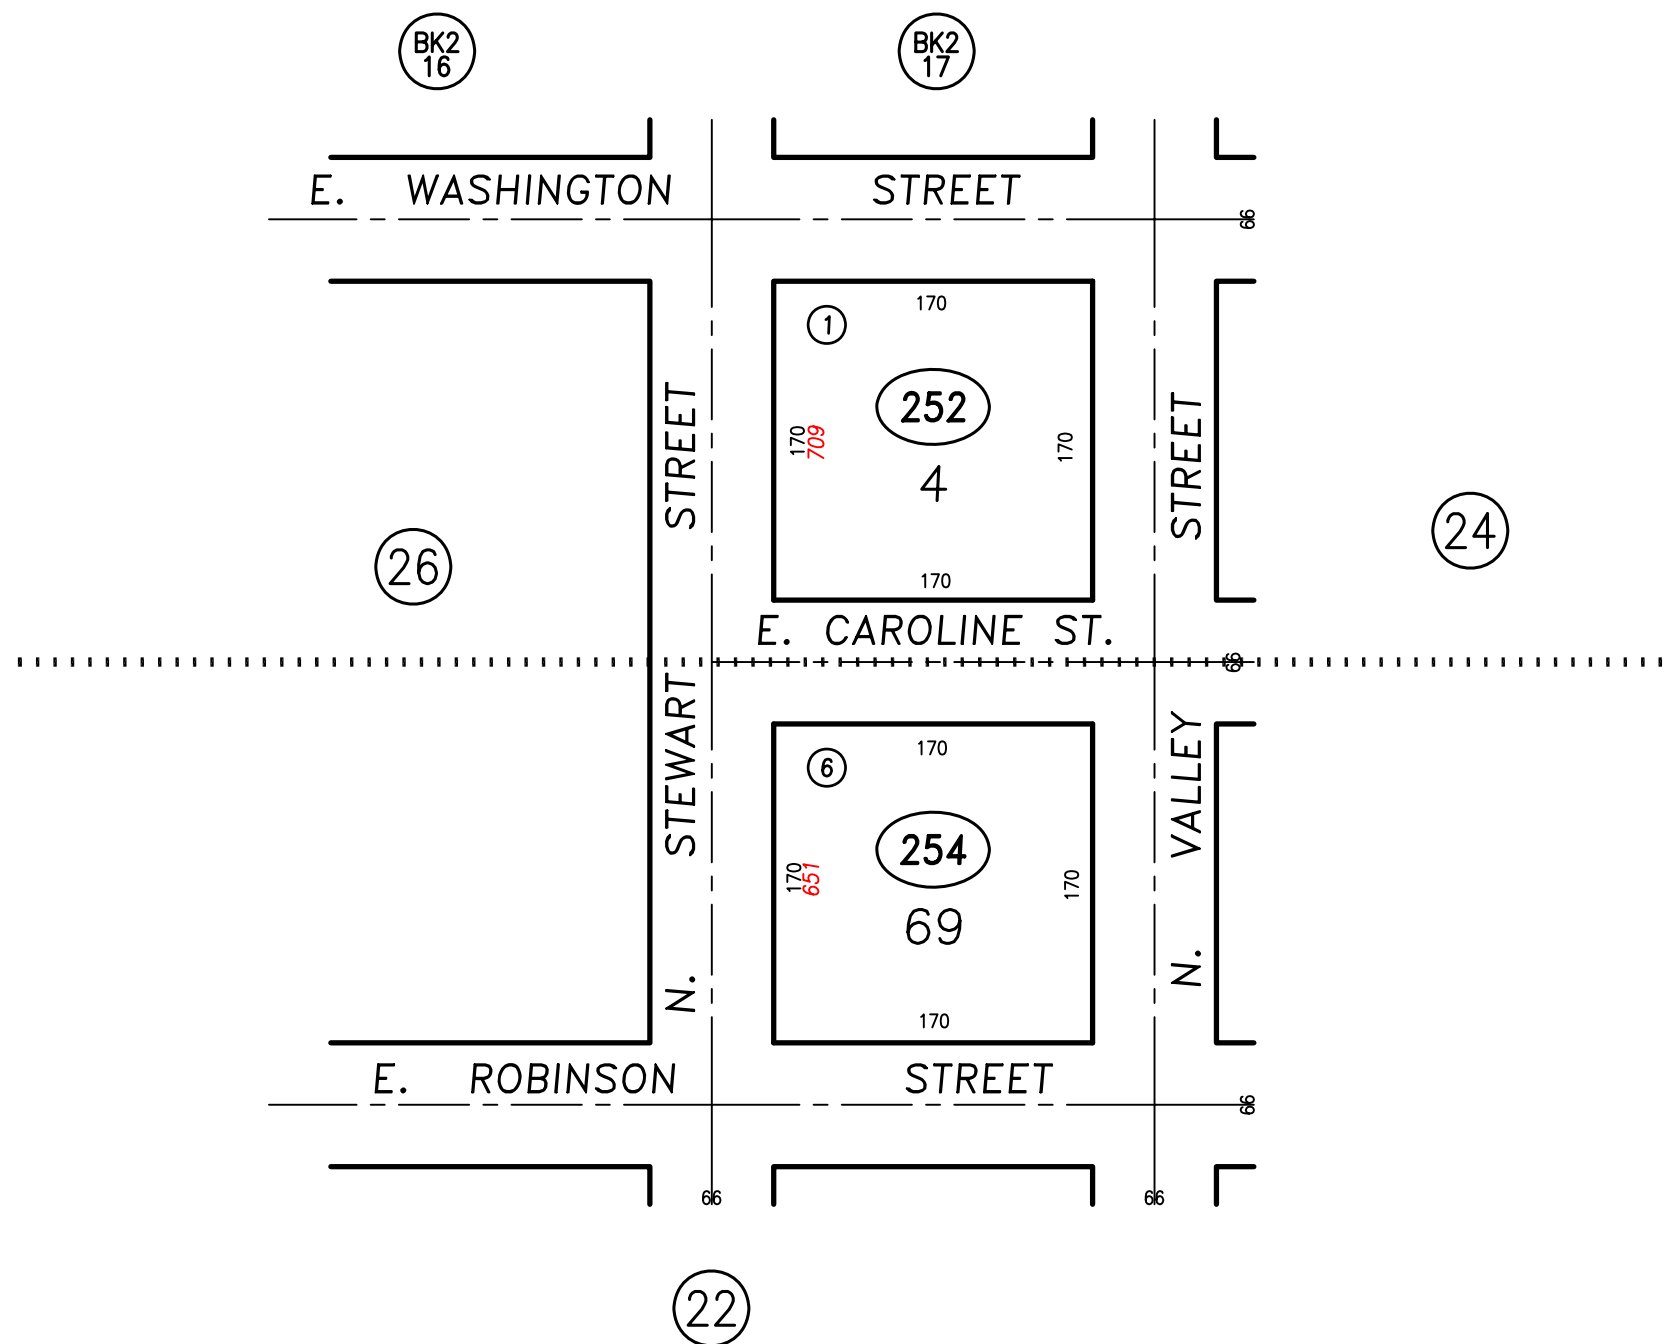

VAN WINKLE & PROCTOR
ADDITION

MUSSER DIVISION

NOTE
SOME PARCELS DELINEATED HEREON MAY NOT
BE PRESENTED IN TRUE SIZE, SHAPE, OR LOCATION
DUE TO DISCREPANCIES BETWEEN LOT LINES.

STANDARDIZE PAGE CARSON CITY, NEVADA
THIS MAP IS PREPARED FOR THE USE OF THE CARSON CITY
ASSESSOR FOR ASSESSMENT AND ILLUSTRATIVE PURPOSES
ONLY, IT DOES NOT REPRESENT A SURVEY. NO LIABILITY
IS ASSUMED AS TO THE SUFFICIENCY OR ACCURACY OF THE
DATA DELINEATED HEREON. YOU CAN VIEW AND PRINT OUR
MAPS AT NO CHARGE FROM OUR WEBSITE AT
WWW.CARSON-CITY.NV.US

SCALE: 1" = 100'
REVISED: 6/06/2008